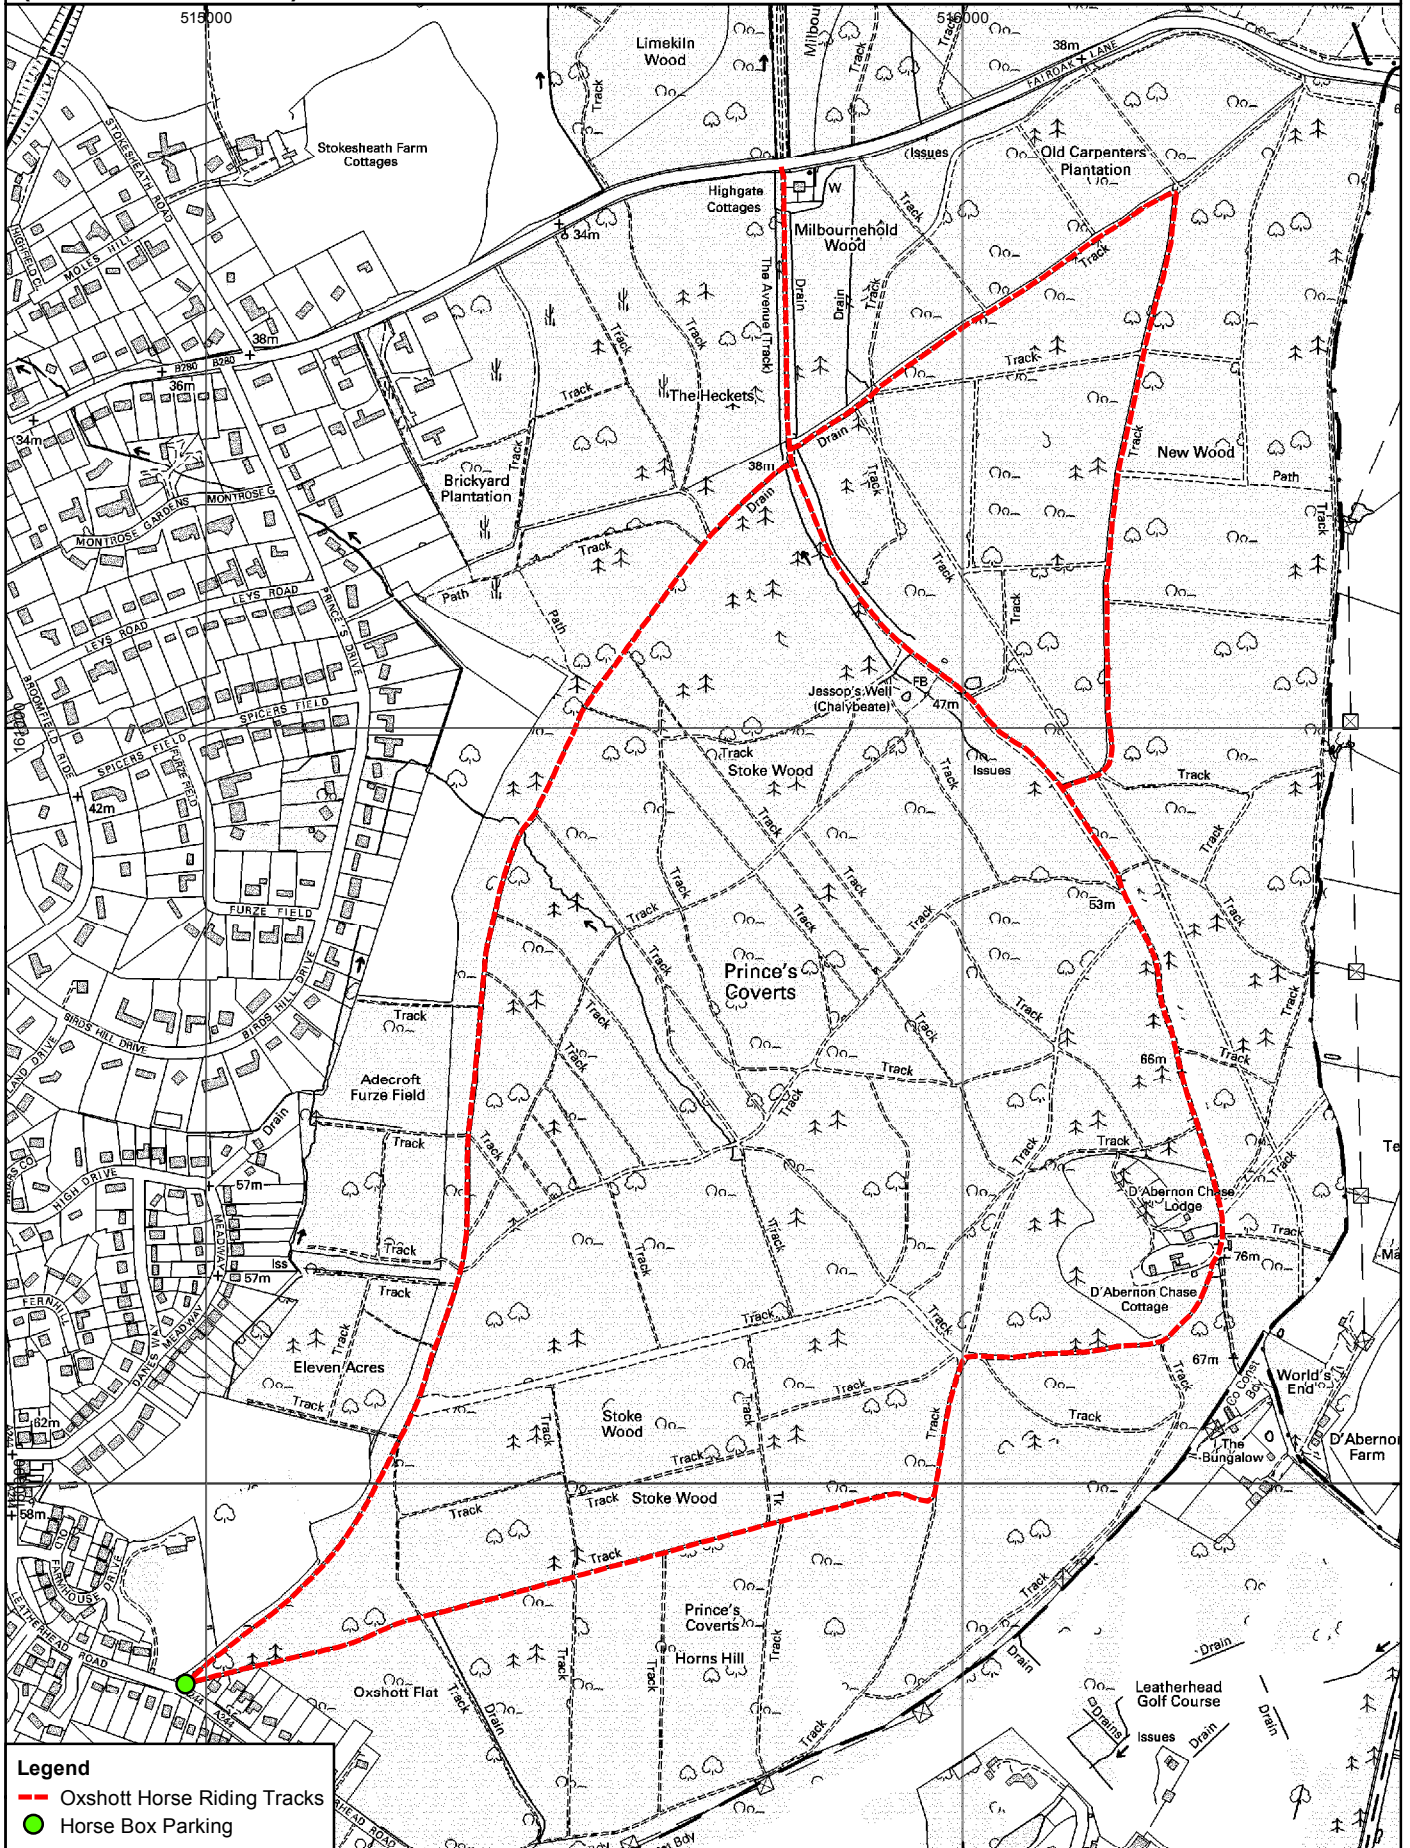

HORSE RIDING TRACKS

(Estate OXSHOTT)

Legend

- Oxshott Horse Riding Tracks
- Horse Box Parking

Author: OH	QA: OH	1:10,000 @ A4	N ↑		Date: 25/05/2016
------------	--------	---------------	--------	--	------------------

OS Edn: 2012 MasterMap, 1:10 000 / 25 000 / 50 000 / 250 000 Scale Raster
 © Crown copyright and database rights 2015 Ordnance Survey 100019722.
 You are not permitted to copy, sub-license, distribute or sell any of this data to third parties in any form.
<http://www.thecrownestate.co.uk/ordnance-survey-licence>
 Printed from PDF. The scale representative fraction is only correct when printed at intended size. Use the scale bar if in doubt.