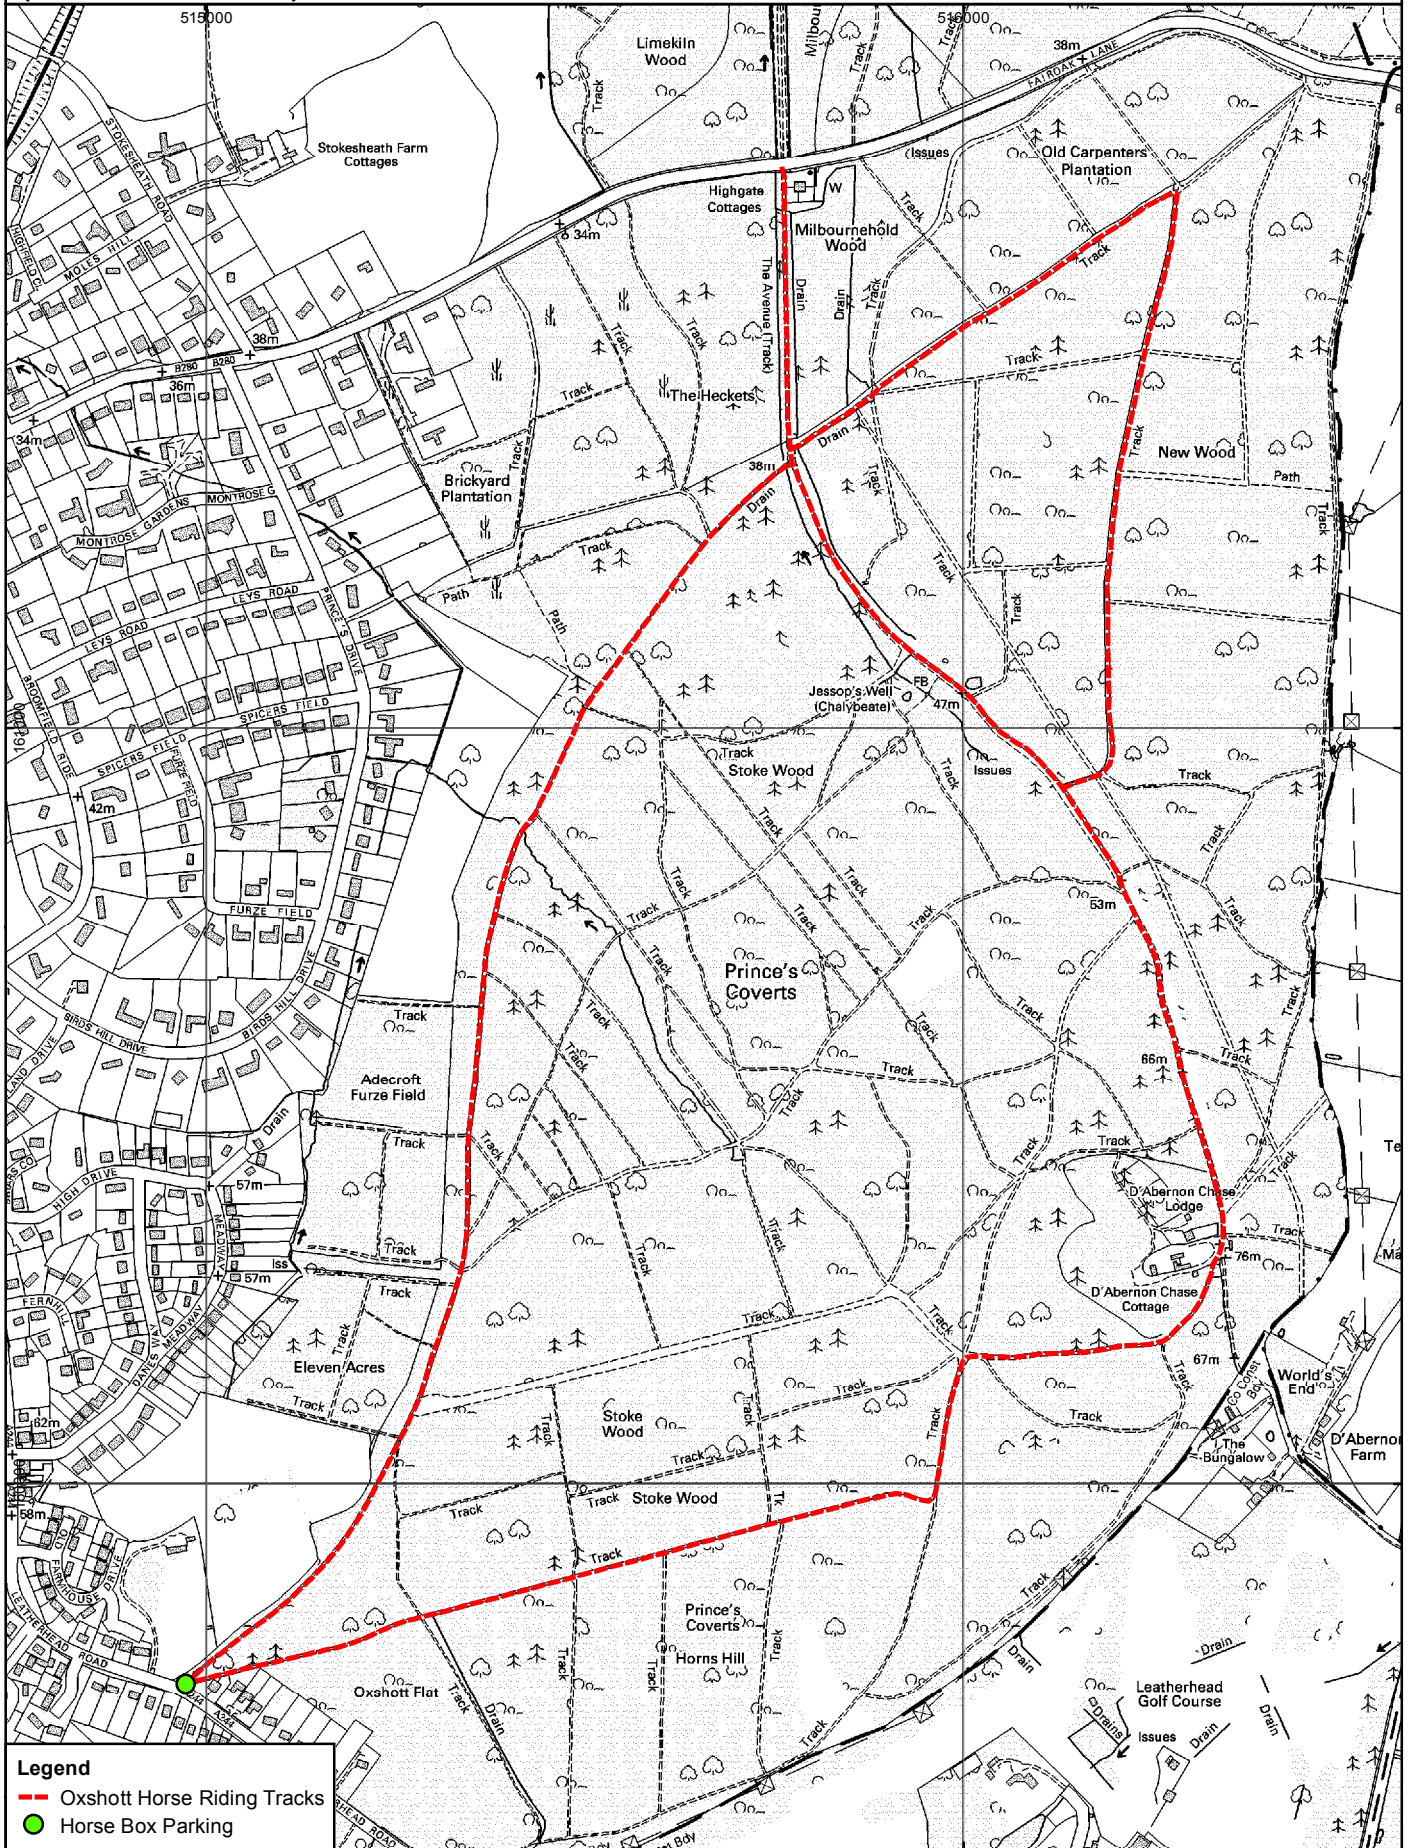

# HORSE RIDING TRACKS

## (Estate OXSHOTT)

**Legend**

- Oxshott Horse Riding Tracks
- Horse Box Parking

Author: OH	QA: OH	1:10,000 @ A4	N ↑		Date: 25/05/2016
------------	--------	---------------	--------	--	------------------

OS Edn: 2012 MasterMap, 1:10 000 / 25 000 / 50 000 / 250 000 Scale Raster  
 © Crown copyright and database rights 2015 Ordnance Survey 100019722.  
 You are not permitted to copy, sub-license, distribute or sell any of this data to third parties in any form.  
<http://www.thecrownestate.co.uk/ordnance-survey-licence>  
 Printed from PDF. The scale representative fraction is only correct when printed at intended size. Use the scale bar if in doubt.