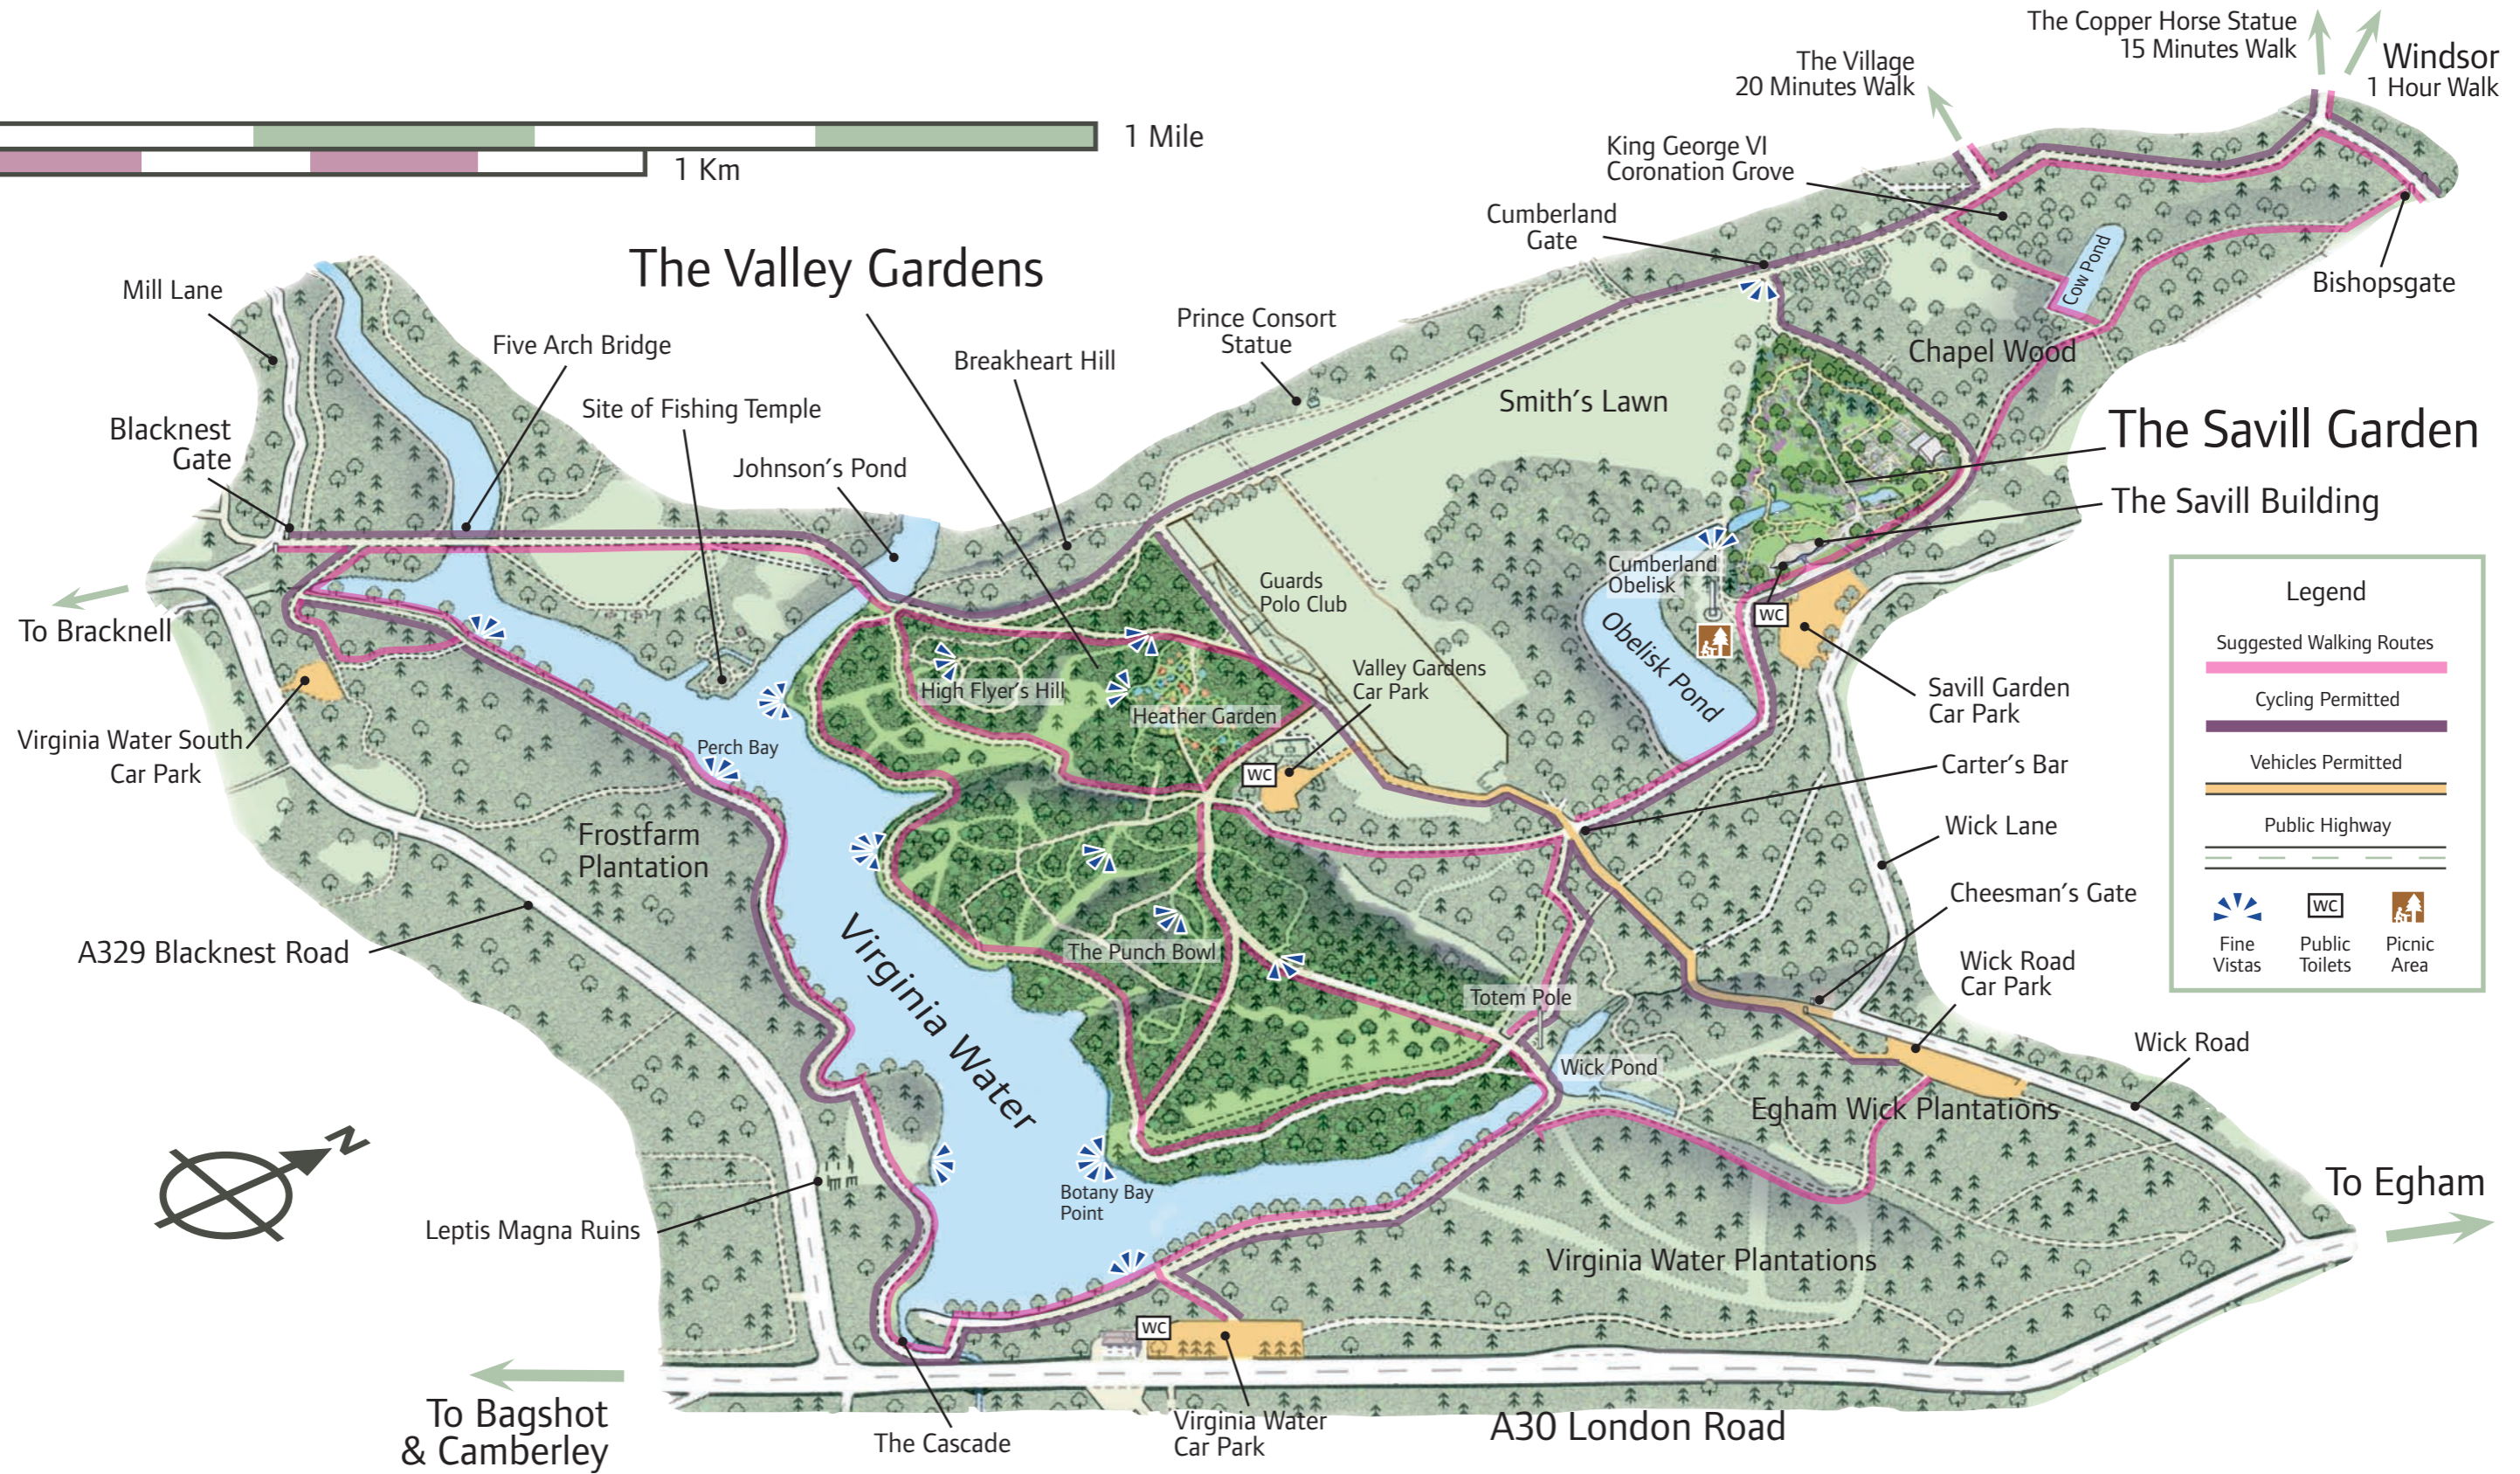

The Valley Gardens

Legend

- Suggested Walking Routes (Pink line)
- Cycling Permitted (Purple line)
- Vehicles Permitted (Orange line)
- Public Highway (White line)
- Fine Vistas (Blue fan icon)
- Public Toilets (WC icon)
- Picnic Area (Picnic table icon)